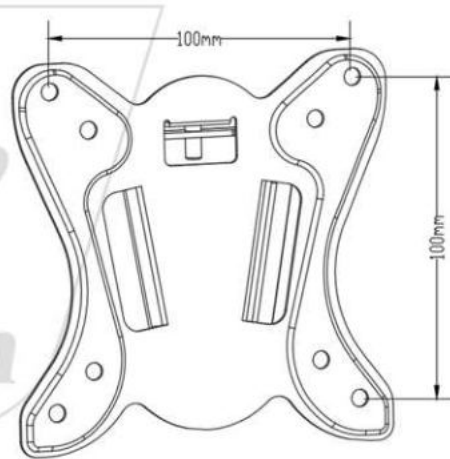

# SH 10T

## Fixed LCD/LED/Curved TV Wall Mount

Suitable for most 13" - 30" screen

Enhance Your Living Space  
with Hanging TV to Wall

Screen Size  
13"-30"

VESA  
100x100

Profile  
15mm

Weight Capacity  
15kg